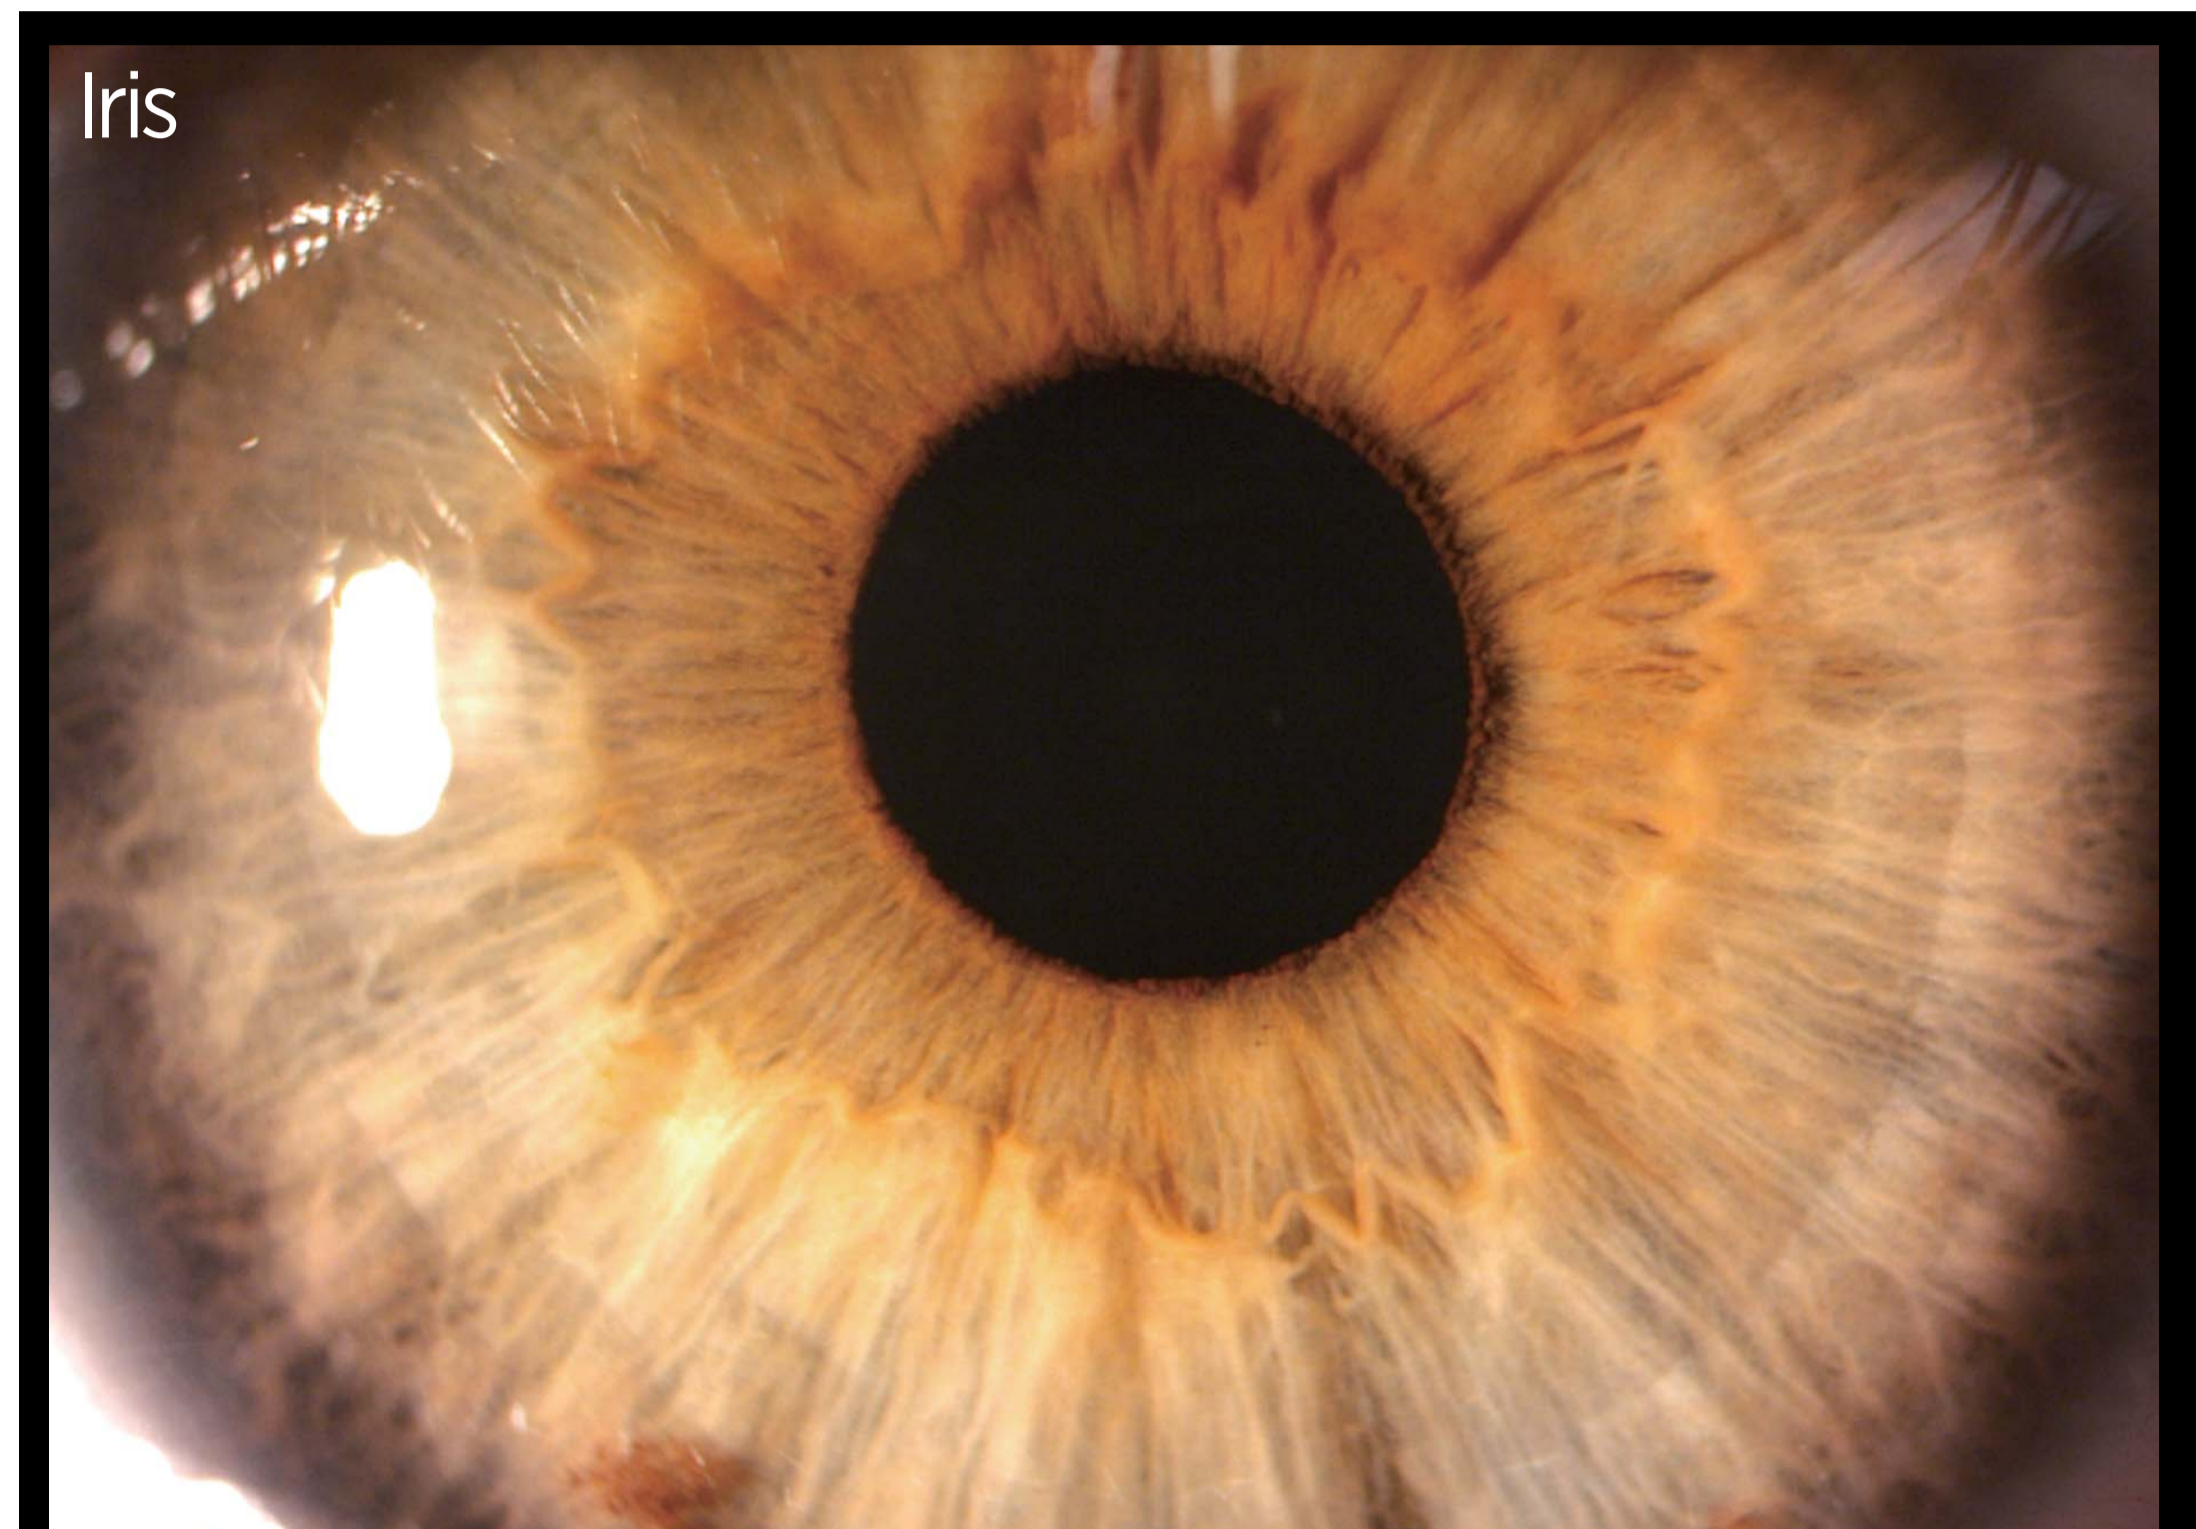

SL-D701

Digital Slit Lamp

Digital Camera **DC-4**

Features

- » Available in LED and Halogen Light Source models *
- » New DC-4 Digital Camera
 - High Resolution
 - Smart Capture Function
 - Still Image with Auto Exposure Function
 - Seamless Integration
- » Blue Free Filter System** for Superior Fluorescent Viewing
- » Meibomian Gland Observation Capability**