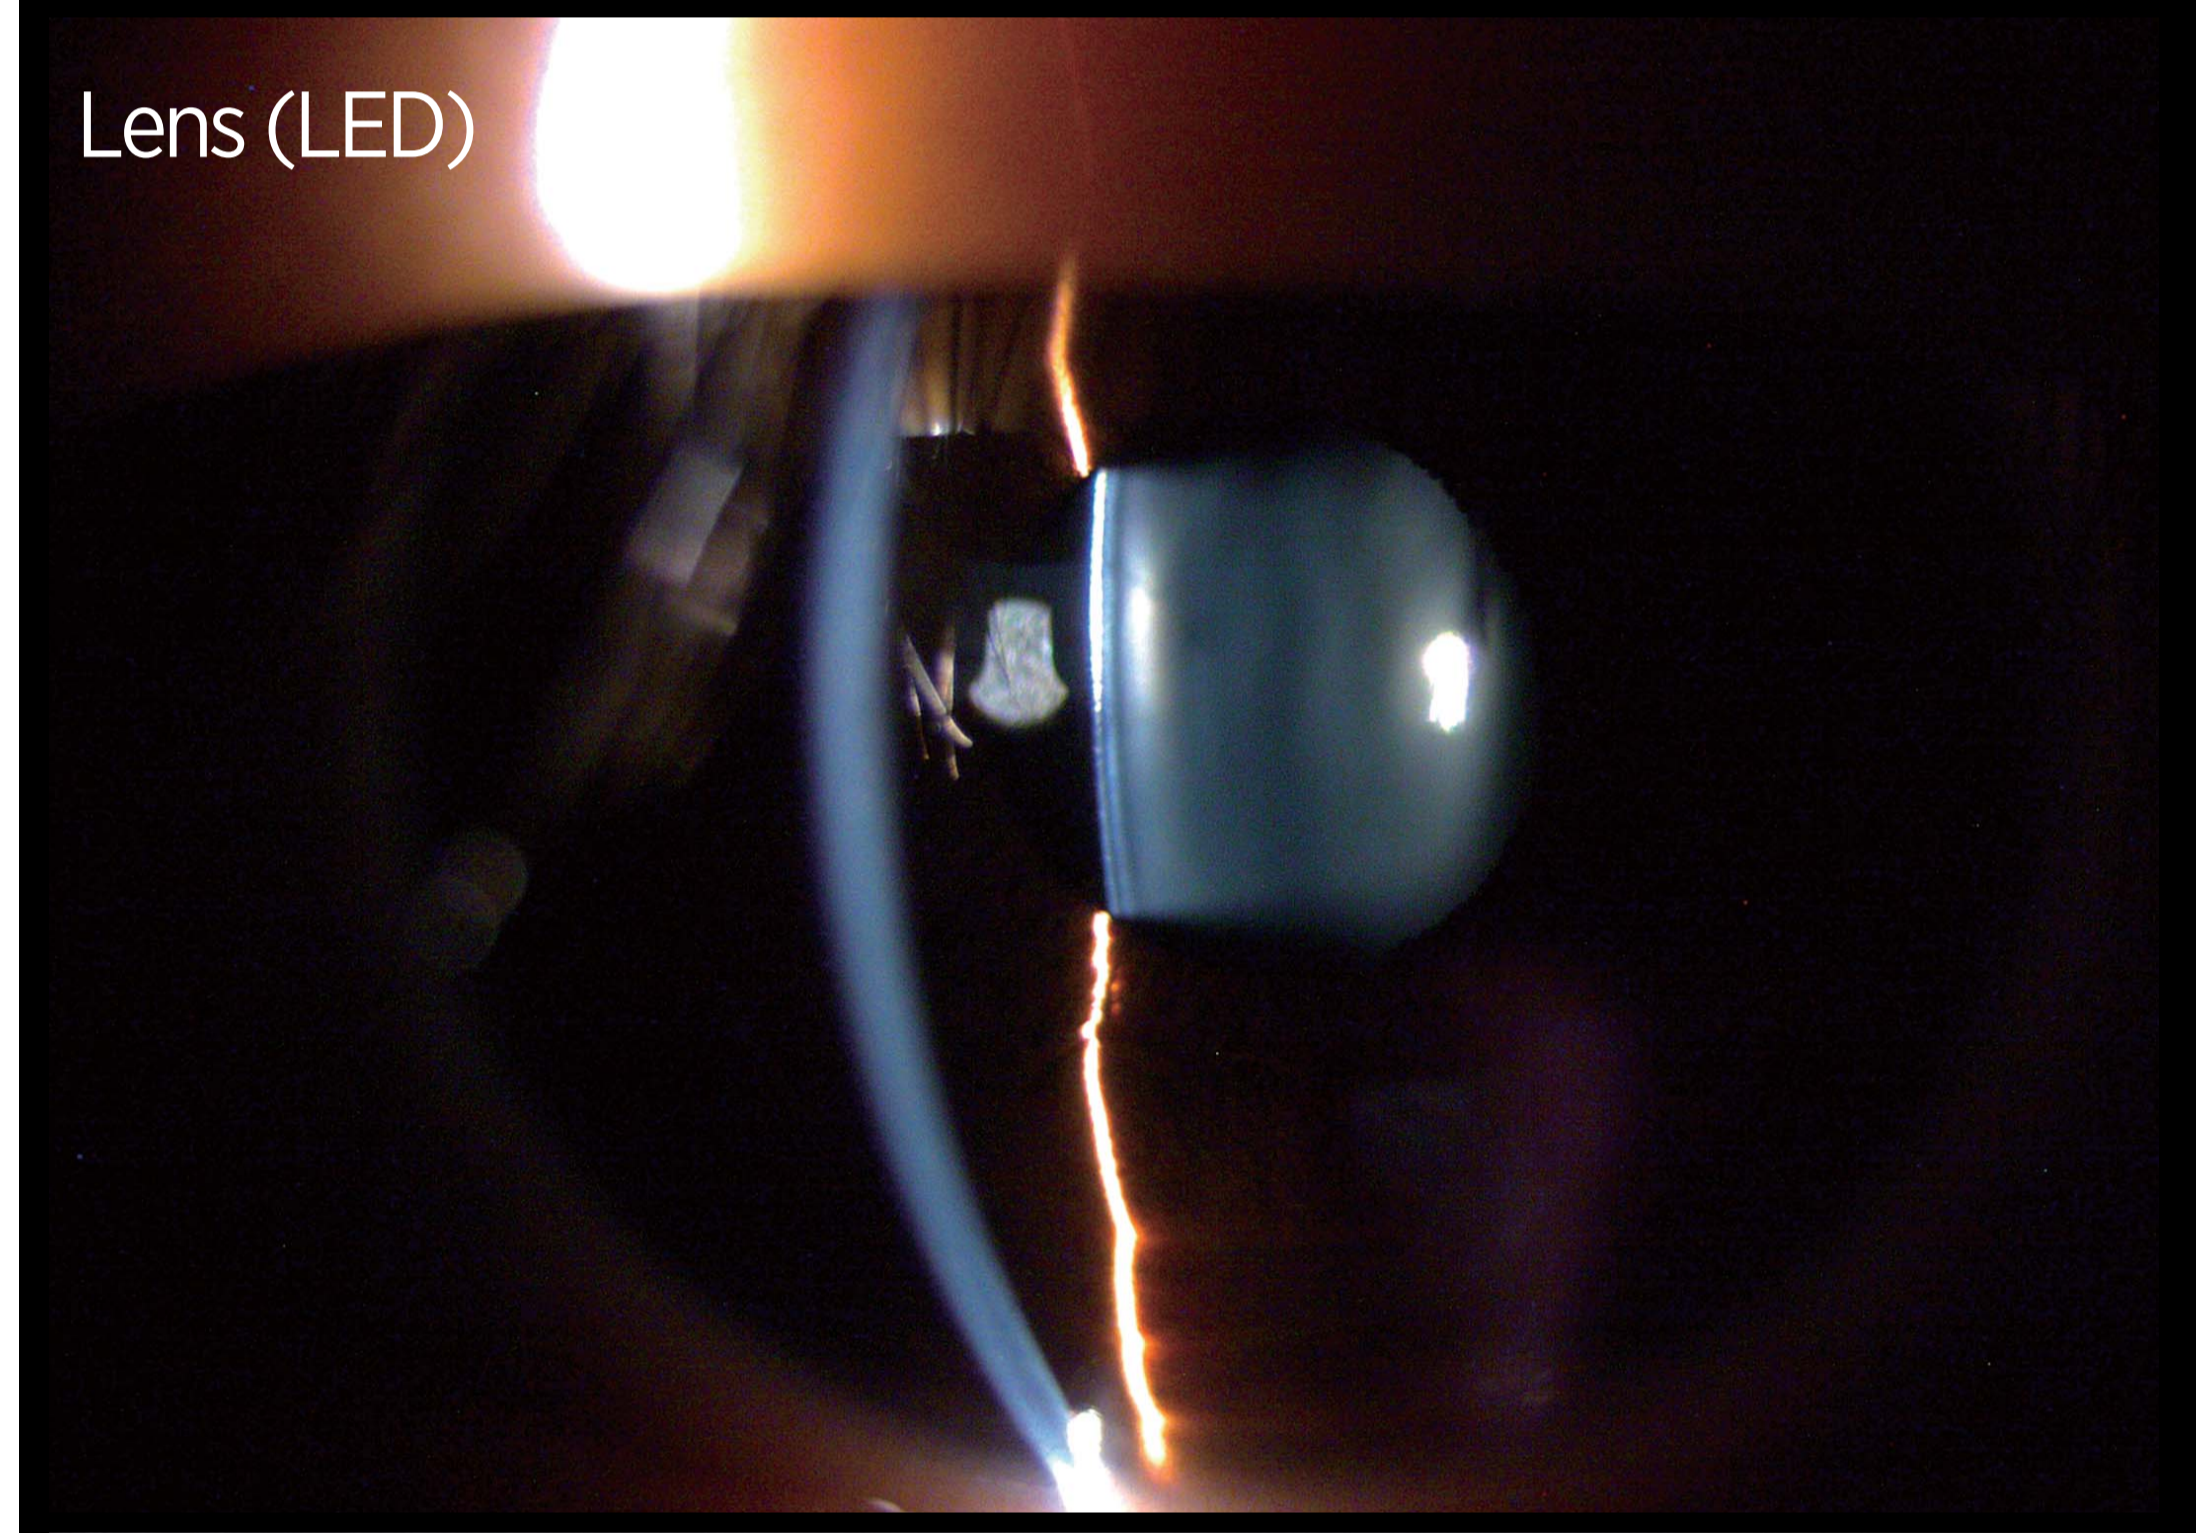

SL-D701

Digital Slit Lamp

Digital Camera **DC-4**

Features

- » Available in LED and Halogen Light Source models *
- » New DC-4 Digital Camera
 - High Resolution
 - Smart Capture Function
 - Still Image with Auto Exposure Function
 - Seamless Integration
- » Blue Free Filter System** for Superior Fluorescent Viewing
- » Meibomian Gland Observation Capability**